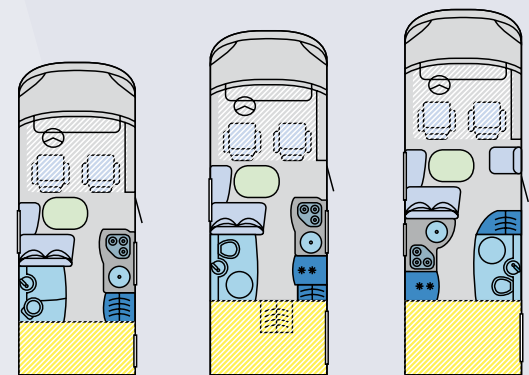

CAR 613

CAR 673

CAR 653

CAR 697

ERIBA JET 503

Besides ergonomics, the harmonious light scene design is a homely and practical feature.

Enjoy interior design to perfection. The Eriba Jet Prestige models with „Alsatian cherry wood“ trim have a fascinating feeling of luxury. Even the large lounge seating group with sliding door in the Eriba Jet 503 offers more legroom and accessibility from all seats.

Fiat Ducato

JET 503

JET 517

JET 613

ERIBA CAR GT 613

As spacious as at home. A luxurious lounge with dreamy seating comfort pervades the atmosphere.

A glimpse at the L-shaped kitchenette will make the hearts of culinary artists beat a little faster. The TEC tower unit forms a central unit in the kitchen with its 150 L fridge, including 25 L freezer compartment and gas oven.