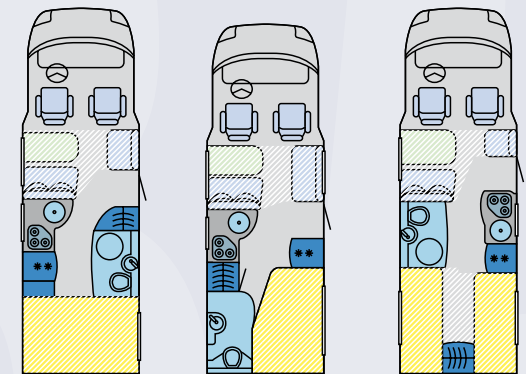

Fiat Ducato

JET 503

JET 517

JET 613

ERIBA CAR GT 613

As spacious as at home. A luxurious lounge with dreamy seating comfort pervades the atmosphere.

A glimpse at the L-shaped kitchenette will make the hearts of culinary artists beat a little faster. The TEC tower unit forms a central unit in the kitchen with its 150 L fridge, including 25 L freezer compartment and gas oven.